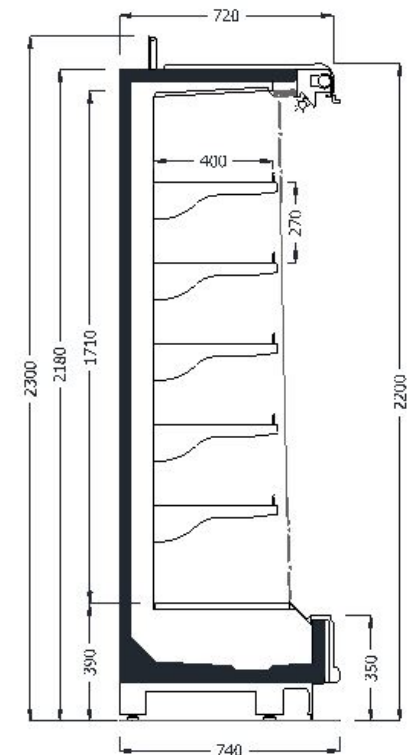

Berlin 74/220

Painted RAL (9003/9005/9006)

Model	Exterior Dimensions	TDA	Energy Class	RAL9003	RAL9005	RAL9006	List Price
937	W937 x D740 x H2200	1.6	F	710113	710127	710141	£1,732
1250	W1250 x D740 x H2200	2.14	F	710114	710128	710142	£2,206
1875	W1875 x D740 x H2200	3.21	F	710115	710129	710143	£3,114
2500	W2500 x D740 x H2200	4.28	F	710116	710130	710144	£3,965
2812	W2812 x D740 x H2200	4.81	F	710117	710131	710145	£4,361
3125	W3125 x D740 x H2200	5.34	F	710118	710132	710146	£4,965
3750	W3750 x D740 x H2200	6.41	F	710119	710133	710147	£5,331
Mirror Wall - Left	W40 x D740 x H2200			710123	710137	710151	£265
Mirror Wall - Right	W40 x D740 x H2200			710124	710138	710152	£265
Glazed Wall - Left	W40 x D740 x H2200			710121	710135	710149	£356
Glazed Wall - Right	W40 x D740 x H2200			710122	710136	710150	£356

All prices are LIST contact us for your discount

	Evap Temp	Watts Per Metre
3M1	-8c	1435
3M2	-7c	1280

All values in accordance with EN ISO 23953 at Climate Class 3: 25C and 60%RH