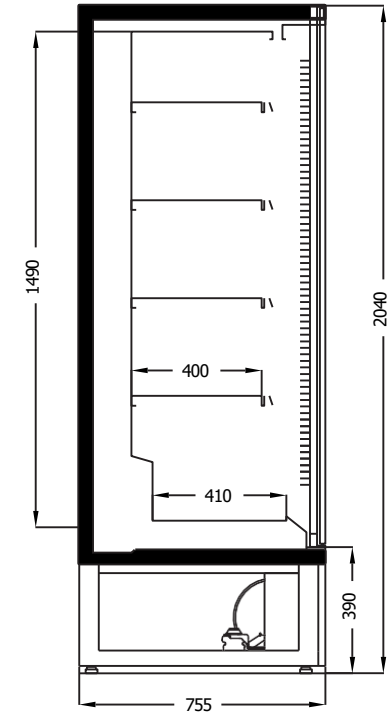

Paris TGD 75/204

All prices are LIST contact us for your discount

Painted RAL (9003/9005/9006)

Model	Exterior Dimensions	TDA	Energy Class	Plug Type	RAL9003	RAL9005	RAL9006	List Price
1m	W1017 x D755 x H2040	1.4	C	13A	600025	600029	600033	£3,578
1.4m	W1330 x D755 x H2040	1.9	C	13A	600026	600030	600034	£4,005
2.0m	W1955 x D755 x H2040	2.8	C	13A	600027	600031	600035	£5,150
2.6m	W2580 x D755 x H2040	3.7	C	13A	600028	600032	600036	£6,187

Price includes kerbside delivery

Stainless Steel

Model	Exterior Dimensions	TDA	Energy Class	Plug Type	Stainless Steel	List Price
1m	W1017 x D755 x H2040	1.4	C	13A	600045	£3,873
1.4m	W1330 x D755 x H2040	1.9	C	13A	600046	£4,361
2.0m	W1955 x D755 x H2040	2.8	C	13A	600047	£5,704
2.6m	W2580 x D755 x H2040	3.7	C	13A	600048	£6,926

Price includes kerbside delivery

Positioning

Model	Positioning (Net)*
1m	£55
1.4m	£95
2.0m	£145
2.6m	£175

*Postcode restrictions apply