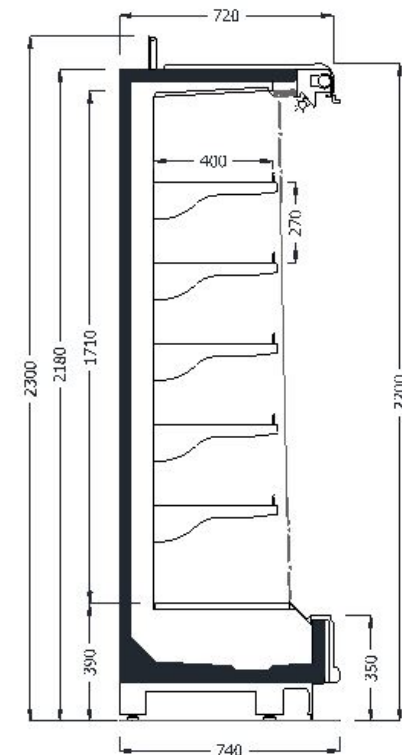

Berlin ECO 74/220

Painted RAL (9003/9005/9006)

Model	Exterior Dimensions	TDA	Energy Class	RAL9003	RAL9005	RAL9006	List Price
937	W937 x D740 x H2200	1.6	D / E	710233	710241	710249	£2,051
1250	W1250 x D740 x H2200	2.14	D / E	710234	710242	710250	£2,638
1875	W1875 x D740 x H2200	3.21	D / E	710235	710243	710251	£3,742
2500	W2500 x D740 x H2200	4.28	D / E	710236	710244	710252	£4,773
2812	W2812 x D740 x H2200	4.81	D / E	710237	710245	710253	£5,251
3125	W3125 x D740 x H2200	5.34	D / E	710238	710246	710254	£5,937
3750	W3750 x D740 x H2200	6.41	D / E	710239	710247	710255	£6,454
Mirror Wall - Left	W40 x D740 x H2200			710095	710106	710117	£265
Mirror Wall - Right	W40 x D740 x H2200			710096	710107	710118	£265
Glazed Wall - Left	W40 x D740 x H2200			710097	710108	710119	£356
Glazed Wall - Right	W40 x D740 x H2200			710098	710109	710120	£356

All prices are LIST contact us for your discount

	Evap Temp	Watts Per Metre
3M1	-6C	1200
3M2	-5C	1070

All values in accordance with EN ISO 23953 at Climate Class 3: 25C and 60%RH

3M2 Rated D, 3M1 Rated E