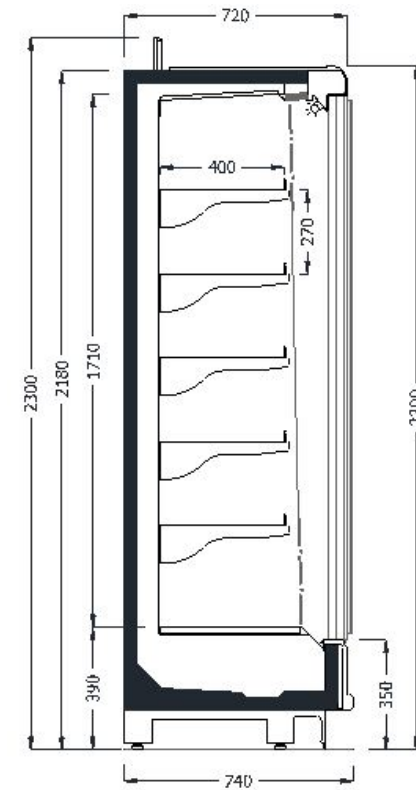

Berlin DGD 74/220

All prices are LIST contact us for your discount

Painted RAL (9003/9005/9006)

Model	Exterior Dimensions	TDA	Energy Class	RAL9003	RAL9005	RAL9006	List Price
937	W937 x D740 x H2200	1.6	D	711113	711127	711141	£2,191
1250	W1250 x D740 x H2200	2.14	D	711114	711128	711142	£2,840
1875	W1875 x D740 x H2200	3.21	D	711115	711129	711143	£4,099
2500	W2500 x D740 x H2200	4.28	D	711116	711130	711144	£5,292
2812	W2812 x D740 x H2200	4.81	D	711117	711131	711145	£5,865
3125	W3125 x D740 x H2200	5.34	D	711118	711132	711146	£6,645
3750	W3750 x D740 x H2200	6.41	D	711119	711133	711147	£7,322
Mirror Wall - Left	W40 x D740 x H2200			711123	711137	711151	£265
Mirror Wall - Right	W40 x D740 x H2200			711124	711138	711152	£265
Glazed Wall - Left	W40 x D740 x H2200			711121	711135	711149	£356
Glazed Wall - Right	W40 x D740 x H2200			711122	711136	711150	£356

	Evap Temp	Watts Per Metre
3M1	-6C	700
3M2	-6C	575

All values in accordance with EN ISO 23953 at Climate Class 3: 25C and 60%RH