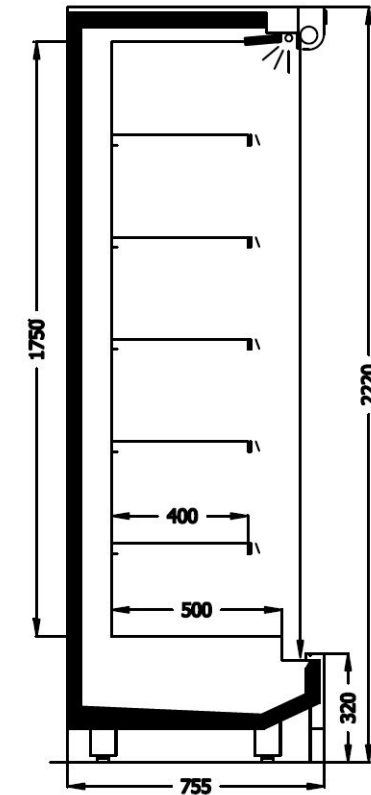

Munich 75/220

All prices are LIST contact us for your discount

Painted RAL (9003/9005/9006)

Model	Exterior Dimensions	TDA	Energy Class	RAL9003	RAL9005	RAL9006	List Price
1250	W1250 x D755 x H2200	2.28	F	700064	700071	700078	£2,219
1875	W1875 x D755 x H2200	3.42	F	700065	700072	700079	£3,052
2500	W2500 x D755 x H2200	4.56	F	700066	700073	700080	£3,355
3125	W3125 x D755 x H2200	5.7	F	700067	700074	700081	£4,448
3750	W3750 x D755 x H2200	6.84	F	700068	700075	700082	£4,607
Mirror Wall - Right	W40 x D755 x H2200			700069	700076	700083	£243
Mirror Wall - Left	W40 x D755 x H2200			700269	700276	700283	£243
Glazed Wall - Right	W40 x D755 x H2200			700070	700077	700084	£280
Glazed Wall - Left	W40 x D755 x H2200			700270	700277	700284	£280

	Evap Temp	Watts Per Metre
3M1	-8C	1588
3M2	-6C	1240
3H1	-4C	1190

All values in accordance with EN ISO 23953 at Climate Class 3: 25C and 60%RH

Stainless Steel

Model	Exterior Dimensions	TDA	Energy Class	Stainless Steel	List Price
1250	W1250 x D755 x H2200	2.28	F	700309	POA
1875	W1875 x D755 x H2200	3.42	F	700310	POA
2500	W2500 x D755 x H2200	4.56	F	700311	POA
3125	W3125 x D755 x H2200	5.7	F	700312	POA
3750	W3750 x D755 x H2200	6.84	F	700313	POA
Mirror Wall - Right	W40 x D755 x H2200			700314	POA
Mirror Wall - Left	W40 x D755 x H2200			700315	POA
Glazed Wall - Right	W40 x D755 x H2200			700316	POA
Glazed Wall - Left	W40 x D755 x H2200			700317	POA