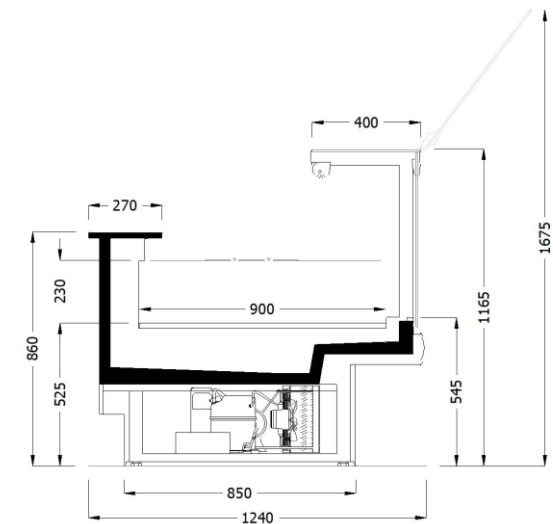

Painted RAL (9003/9005/9006)

Model	Exterior Dimensions	TDA	Energy Class	RAL9003	RAL9005	RAL9006	List Price
937 / 900 / FG	W937 x D1240 x H1165	0.84	TBC	630034	630045	630056	£2,646
1250 / 900 / FG	W1250 x D1240 x H1165	1.13	TBC	630035	630046	630057	£3,107
1875 / 900 / FG	W1875 x D1240 x H1165	1.69	TBC	630036	630047	630058	£4,385
2500 / 900 / FG	W2500 x D1240 x H1165	2.25	TBC	630037	630048	630059	£5,561
2812 / 900 / FG	W2812 x D1240 x H1165	2.53	TBC	630038	630049	630060	£6,178
3125 / 900 / FG	W3125 x D1240 x H1165	2.81	TBC	630039	630050	630061	£7,106
3750 / 900 / FG	W3750 x D1240 x H1165	3.38	TBC	630040	630051	630062	£7,867
90 Internal / 900 / FG	W1625 x D1625 x H1165			630041	630052	630063	£7,443
90 External / 900 / FG	W1480 x D1480 x H1165			630042	630053	630064	£7,703
End Wall – Left	W50 x D1240 x H1165			630044	630055	630066	£261
End Wall - Right	W50 x D1240 x H1165			630043	630054	630065	£261