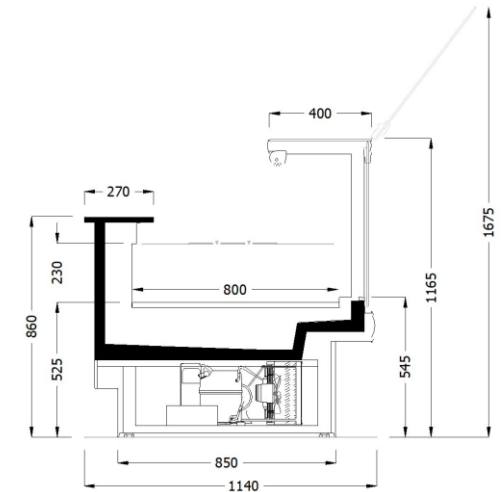

Madrid 800 FG / Madrid 900 FG

All prices are LIST contact us for your discount

Painted RAL (9003/9005/9006)

Model	Exterior Dimensions	TDA	Energy Class	RAL9003	RAL9005	RAL9006	List Price
937 / 800 / FG	W937 x D1140 x H1165	0.75	TBC	630001	630012	630023	£2,575
1250 / 800 / FG	W1250 x D1140 x H1165	1.00	TBC	630002	630013	630024	£3,027
1875 / 800 / FG	W1875 x D1140 x H1165	1.50	TBC	630003	630014	630025	£4,273
2500 / 800 / FG	W2500 x D1140 x H1165	2.00	TBC	630004	630015	630026	£5,426
2812 / 800 / FG	W2812 x D1140 x H1165	2.25	TBC	630005	630016	630027	£6,027
3125 / 800 / FG	W3125 x D1140 x H1165	2.50	TBC	630006	630017	630028	£6,936
3750 / 800 / FG	W3750 x D1140 x H1165	3.00	TBC	630007	630018	630029	£7,677
90 Internal / 800 / FG	W1525 x D1525 x H1165			630008	630019	630030	£7,270
90 External / 800 / FG	W1380 x D1380 x H1165			630009	630020	630031	£7,529
End Wall – Left	W50 x D1140 x H1165			630011	630022	630033	£261
End Wall - Right	W50 x D1140 x H1165			630010	630021	630032	£261