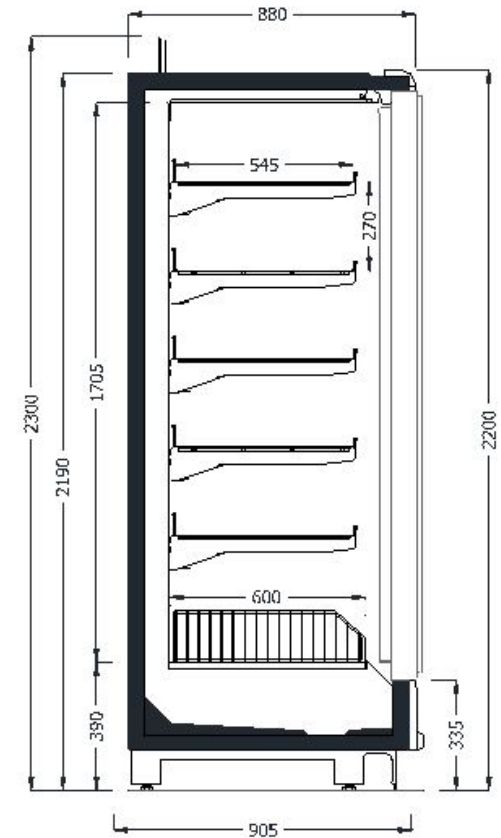

Berlin Frozen 90/220

Painted RAL (9003/9005/9006)

Model	Exterior Dimensions	TDA	Energy Class	RAL9003	RAL9005	RAL9006	List Price
2 Door	W1562 X D905 X D2200	2.66	F	720091	720097	720103	£4,952
3 Door	W2343 X D905 X D2200	4.00	F	720092	720098	720104	£7,029
4 Door	W3124 X D905 X D2200	5.33	F	720093	720099	720105	£8,953
5 Door	W3905 X D905 X D2200	6.66	F	720094	720100	720106	£10,795
End Wall - Left	W50 X D905 X D2200			720096	720102	720108	£313
End Wall - Right	W50 X D905 X D2200			720095	720101	720107	£313

All prices are LIST contact us for your discount

	Evap Temp	Watts Per Metre
3L1	-33C	725

All values in accordance with EN ISO 23953 at Climate Class 3: 25C and 60%RH