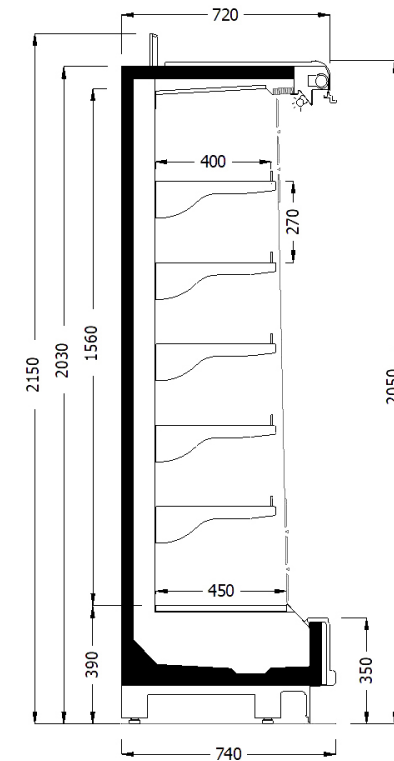

Berlin 74/205

Painted RAL (9003/9005/9006)

Model	Exterior Dimensions	TDA	Energy Class	RAL9003	RAL9005	RAL9006	List Price
937	W937 x D740 x H2050	1.46	F	710057	710071	710085	£1,705
1250	W1250 x D740 x H2050	1.95	F	710058	710072	710086	£2,174
1875	W1875 x D740 x H2050	2.93	F	710059	710073	710087	£3,069
2500	W2500 x D740 x H2050	3.9	F	710060	710074	710088	£3,907
2812	W2812 x D740 x H2050	4.39	F	710061	710075	710089	£4,297
3125	W3125 x D740 x H2050	4.88	F	710062	710076	710090	£4,893
3750	W3750 x D740 x H2050	5.31	F	710063	710077	710091	£5,253
Mirror Wall - Left	W40 x D740 x H2050			710067	710081	710095	£256
Mirror Wall - Right	W40 x D740 x H2050			710068	710082	710096	£256
Glazed Wall - Left	W40 x D740 x H2050			710065	710079	710093	£336
Glazed Wall - Right	W40 x D740 x H2050			710066	710080	710094	£336

All prices are LIST contact us for your discount

	Evap Temp	Watts Per Metre
3M1	-8c	1345
3M2	-7c	1220

All values in accordance with EN ISO 23953 at Climate Class 3: 25C and 60%RH