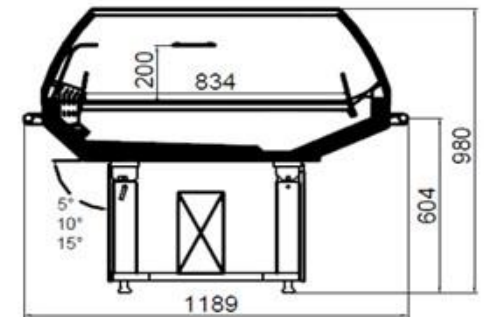

Plug-in Island

Standard Features

- Choice of 2 cabinet sizes
- Stainless steel deck
- Adjustable display deck (0, 5, 10 or 15 degrees)
- 360 degree panoramic vision
- Ultra-quiet plug-in refrigeration system
- 3M1 or 3M2 temperature range
- Natural R290 refrigerant
- Digital controller
- Easy maintenance access
- Optional castors
- Optional bumper
- Optional acrylic end panels
- Optional sliding covers
- Painted RAL exterior

Painted RAL (9003/9005/9006)

Model	Exterior Dimensions	TDA	Energy Class	Plug Type	RAL9003	RAL9005	RAL9006	List Price
Dublin 10	W978 x D1189 x H980	0.79	D / E*	13A	640001	640003	640005	£2,415
Dublin 12	W1290 x D1189 x H2980	1.04	D / E*	13A	640002	640004	640006	£2,737

Open top rated E, Sliding Lid rated D