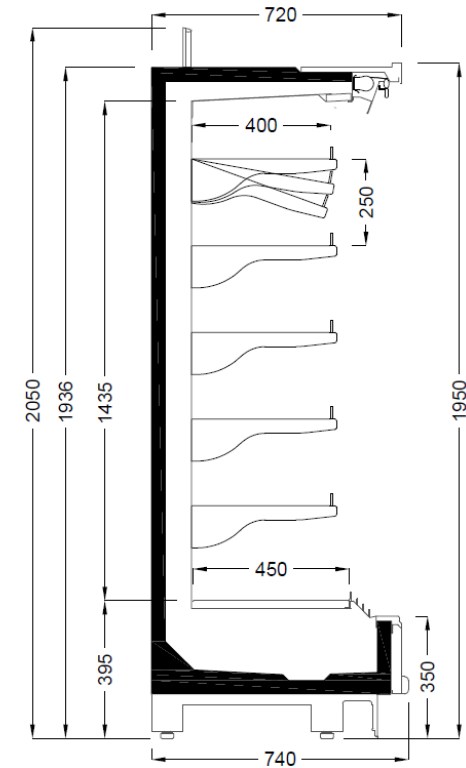

Berlin 74/195

Painted RAL (9003/9005/9006)

Model	Exterior Dimensions	TDA	Energy Class	RAL9003	RAL9005	RAL9006	List Price
937	W937 x D740 x H1950	1.36	F	710001	710015	710029	£1,705
1250	W1250 x D740 x H1950	1.82	F	710002	710016	710030	£2,174
1875	W1875 x D740 x H1950	2.72	F	710003	710017	710031	£3,069
2500	W2500 x D740 x H1950	3.63	F	710004	710018	710032	£3,907
2812	W2812 x D740 x H1950	4.09	F	710005	710019	710033	£4,297
3125	W3125 x D740 x H1950	4.54	F	710006	710020	710034	£4,893
3750	W3750 x D740 x H1950	5.55	F	710007	710021	710035	£5,253
Mirror Wall - Left	W40 x D740 x H1950			710011	710025	710039	£256
Mirror Wall - Right	W40 x D740 x H1950			710012	710026	710040	£256
Glazed Wall - Left	W40 x D740 x H1950			710009	710023	710037	£336
Glazed Wall - Right	W40 x D740 x H1950			710010	710024	710038	£336

All prices are LIST contact us for your discount

	Evap Temp	Watts Per Metre
3M1	-8c	1240
3M2	-7c	1122

All values in accordance with EN ISO 23953 at Climate Class 3: 25C and 60%RH