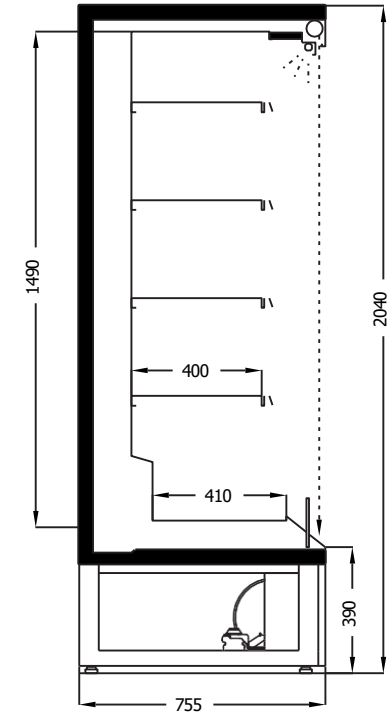

Painted RAL (9003/9005/9006)

Model	Exterior Dimensions	TDA	Energy Class	Plug Type	RAL9003	RAL9005	RAL9006	List Price
1m	W1017 x D755 x H2040	1.4	E	13A	600001	600005	600009	£3,101
1.4m	W1330 x D755 x H2040	1.9	E	13A	600002	600006	600010	£3,501
2.0m	W1955 x D755 x H2040	2.8	E	16A	600003	600007	600011	£4,783
2.6m	W2580 x D755 x H2040	3.7	E	16A	600004	600008	600012	£5,563

Price includes kerbside delivery.

Stainless Steel

Model	Exterior Dimensions	TDA	Energy Class	Plug Type	Stainless Steel	List Price
1m	W1017 x D755 x H2040	1.4	E	13A	600037	£3,396
1.4m	W1330 x D755 x H2040	1.9	E	13A	600038	£3,857
2.0m	W1955 x D755 x H2040	2.8	E	16A	600039	£5,337
2.6m	W2580 x D755 x H2040	3.7	E	16A	600040	£6,303

Price includes kerbside delivery

Positioning

Model	Positioning (Net)*
1m	£55
1.4m	£95
2.0m	£145
2.6m	£175

*Postcode restrictions apply