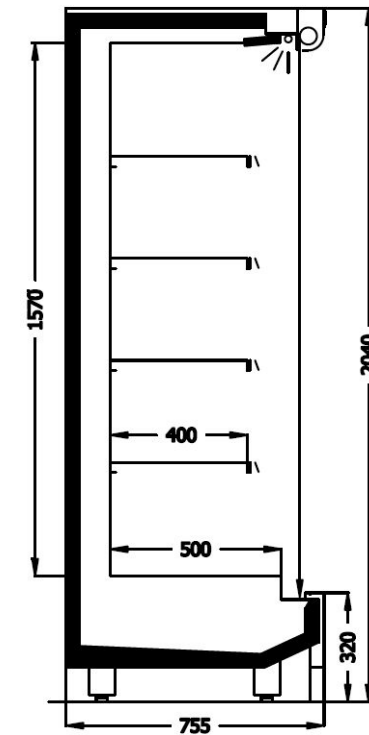

Munich 75/204

All prices are LIST contact us for your discount

Painted RAL (9003/9005/9006)

Model	Exterior Dimensions	TDA	Energy Class	RAL9003	RAL9005	RAL9006	List Price
1250	W1250 x D755 x H2040	2.06	F	700001	700006	700011	£2,057
1875	W1875 x D755 x H2040	3.08	F	700002	700007	700012	£2,715
2500	W2500 x D755 x H2040	4.11	F	700003	700008	700013	£3,113
3125	W3125 x D755 x H2040	5.14	F	700004	700009	700014	£4,148
3750	W3750 x D755 x H2040	6.19	F	700005	700010	700015	£4,250
Mirror Wall - Right	W40 x D755 x H2040			700016	700018	700020	£238
Mirror Wall - Left	W40 x D755 x H2040			700216	700218	700220	£238
Glazed Wall - Right	W40 x D755 x H2040			700017	700019	700021	£275
Glazed Wall - Left	W40 x D755 x H2040			700217	700219	700221	£275

	Evap Temp	Watts Per Metre
3M1	-8C	1548
3M2	-6C	1200
3H1	-4C	1152

All values in accordance with EN ISO 23953 at Climate Class 3: 25C and 60%RH

Stainless Steel

Model	Exterior Dimensions	TDA	Energy Class	Stainless Steel	List Price
1250	W1250 x D755 x H2040	2.06	F	700300	POA
1875	W1875 x D755 x H2040	3.08	F	700301	POA
2500	W2500 x D755 x H2040	4.11	F	700302	POA
3125	W3125 x D755 x H2040	5.14	F	700303	POA
3750	W3750 x D755 x H2040	6.19	F	700304	POA
Mirror Wall - Right	W40 x D755 x H2040			700305	POA
Mirror Wall - Left	W40 x D755 x H2040			700306	POA
Glazed Wall - Right	W40 x D755 x H2040			700307	POA
Glazed Wall - Left	W40 x D755 x H2040			700308	POA