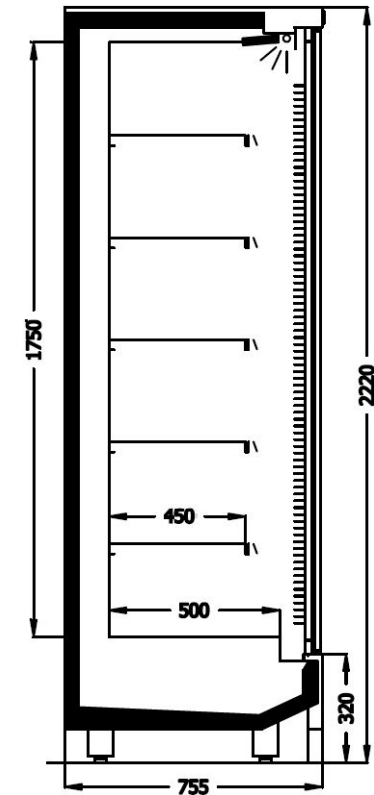

Munich DGD 75/220

All prices are LIST contact us for your discount

Painted RAL (9003/9005/9006)

Model	Exterior Dimensions	TDA	Energy Class	RAL9003	RAL9005	RAL9006	List Price
1250	W1250 x D755 x H2200	2.28	C	700106	700113	700120	£2,722
1875	W1875 x D755 x H2200	3.42	C	700107	700114	700121	£3,593
2500	W2500 x D755 x H2200	4.56	C	700108	700115	700122	£4,176
3125	W3125 x D755 x H2200	5.7	C	700109	700116	700123	£5,391
3750	W3750 x D755 x H2200	6.84	C	700110	700117	700124	£5,708
Mirror Wall - Right	W40 x D755 x H2200			700111	700118	700125	£243
Mirror Wall - Left	W40 x D755 x H2200			700211	700318	700225	£243
Glazed Wall - Right	W40 x D755 x H2200			700112	700119	700126	£280
Glazed Wall - Left	W40 x D755 x H2200			700212	700319	700226	£280

	Evap Temp	Watts Per Metre
3M1	-5C	732
3M2	-3C	580
3H1	0C	560

All values in accordance with EN ISO 23953 at Climate Class 3: 25C and 60%RH

Stainless Steel

Model	Exterior Dimensions	TDA	Energy Class	Stainless Steel	List Price
1250	W1250 x D755 x H2200	2.28	C	700327	POA
1875	W1875 x D755 x H2200	3.42	C	700328	POA
2500	W2500 x D755 x H2200	4.56	C	700329	POA
3125	W3125 x D755 x H2200	5.7	C	700330	POA
3750	W3750 x D755 x H2200	6.84	C	700331	POA
Mirror Wall - Right	W40 x D755 x H2200			700332	POA
Mirror Wall - Left	W40 x D755 x H2200			700333	POA
Glazed Wall - Right	W40 x D755 x H2200			700334	POA
Glazed Wall - Left	W40 x D755 x H2200			700335	POA