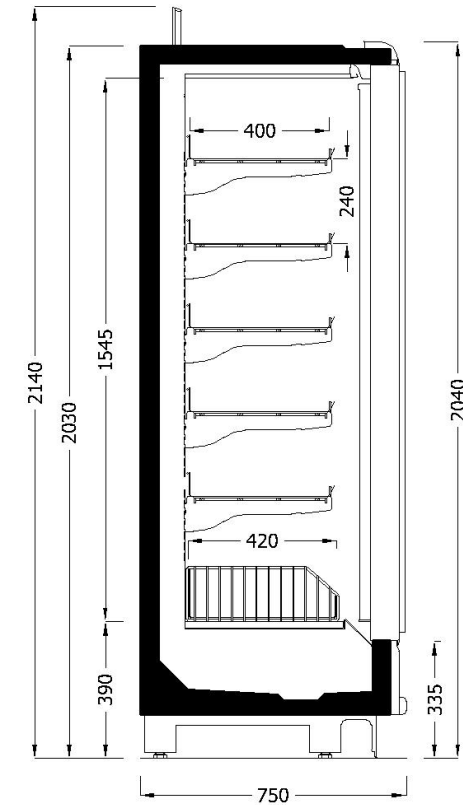

Berlin Frozen 74/205

Painted RAL (9003/9005/9006)

Model	Exterior Dimensions	TDA	Energy Class	RAL9003	RAL9005	RAL9006	List Price
2 Door	W1562 X D750 X H2040	2.41	F	720037	720043	720049	£4,480
3 Door	W2343 X D750 X H2040	3.62	F	720038	720044	720050	£6,326
4 Door	W3124 X D750 X H2040	4.83	F	720039	720045	720051	£8,201
5 Door	W3905 X D750 X H2040	6.03	F	720040	720046	720052	£9,968
End Wall - Left	W50 X D750 X H2040			720042	720048	720054	£295
End Wall - Right	W50 X D750 X H2040			720041	720047	720053	£295

All prices are LIST contact us for your discount

	Evap Temp	Watts Per Metre
3L1	-33C	630

All values in accordance with EN ISO 23953 at Climate Class 3: 25°C and 60%RH