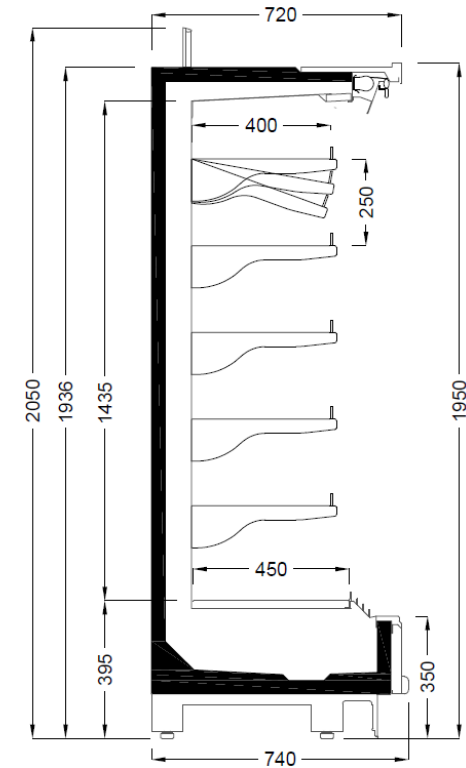

Berlin ECO 74/195

All prices are LIST contact us for your discount

Painted RAL (9003/9005/9006)

Model	Exterior Dimensions	TDA	Energy Class	RAL9003	RAL9005	RAL9006	List Price
937	W937 x D740 x H1950	1.36	D / E	710169	710177	710185	£2,021
1250	W1250 x D740 x H1950	1.82	D / E	710170	710178	710186	£2,601
1875	W1875 x D740 x H1950	2.72	D / E	710171	710179	710187	£3,688
2500	W2500 x D740 x H1950	3.63	D / E	710172	710180	710188	£4,704
2812	W2812 x D740 x H1950	4.09	D / E	710173	710181	710189	£5,172
3125	W3125 x D740 x H1950	4.54	D / E	710174	710182	710190	£5,852
3750	W3750 x D740 x H1950	5.55	D / E	710175	710183	710191	£6,361
Mirror Wall - Left	W40 x D740 x H1950			710007	710018	710029	£256
Mirror Wall - Right	W40 x D740 x H1950			710008	710019	710030	£256
Glazed Wall - Left	W40 x D740 x H1950			710009	710020	710031	£336
Glazed Wall - Right	W40 x D740 x H1950			710010	710021	710032	£336

	Evap Temp	Watts Per Metre
3M1	-6c	1040
3M2	-5c	925

All values in accordance with EN ISO 23953 at Climate Class 3: 25C and 60%RH

3M2 Rated D, 3M1 Rated E