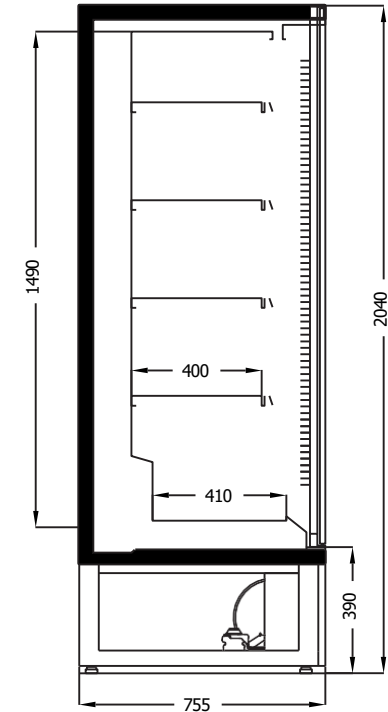

Paris DGD 75/204

All prices are LIST contact us for your discount

Painted RAL (9003/9005/9006)

Model	Exterior Dimensions	TDA	Energy Class	Plug Type	RAL9003	RAL9005	RAL9006	List Price
1m	W1017 x D755 x H2040	1.4	C	13A	600013	600017	600021	£3,303
1.4m	W1330 x D755 x H2040	1.9	C	13A	600014	600018	600022	£3,730
2.0m	W1955 x D755 x H2040	2.8	C	13A	600015	600019	600023	£4,875
2.6m	W2580 x D755 x H2040	3.7	C	13A	600016	600020	600024	£5,839

Price includes kerbside delivery

Stainless Steel

Model	Exterior Dimensions	TDA	Energy Class	Plug Type	Stainless Steel	List Price
1m	W1017 x D755 x H2040	1.4	C	13A	600041	£3,763
1.4m	W1330 x D755 x H2040	1.9	C	13A	600042	£4,086
2.0m	W1955 x D755 x H2040	2.8	C	13A	600043	£5,429
2.6m	W2580 x D755 x H2040	3.7	C	13A	600044	£6,578

Price includes kerbside delivery

Positioning

Model	Positioning (Net)*
1m	£55
1.4m	£95
2.0m	£145
2.6m	£175

*Postcode restrictions apply