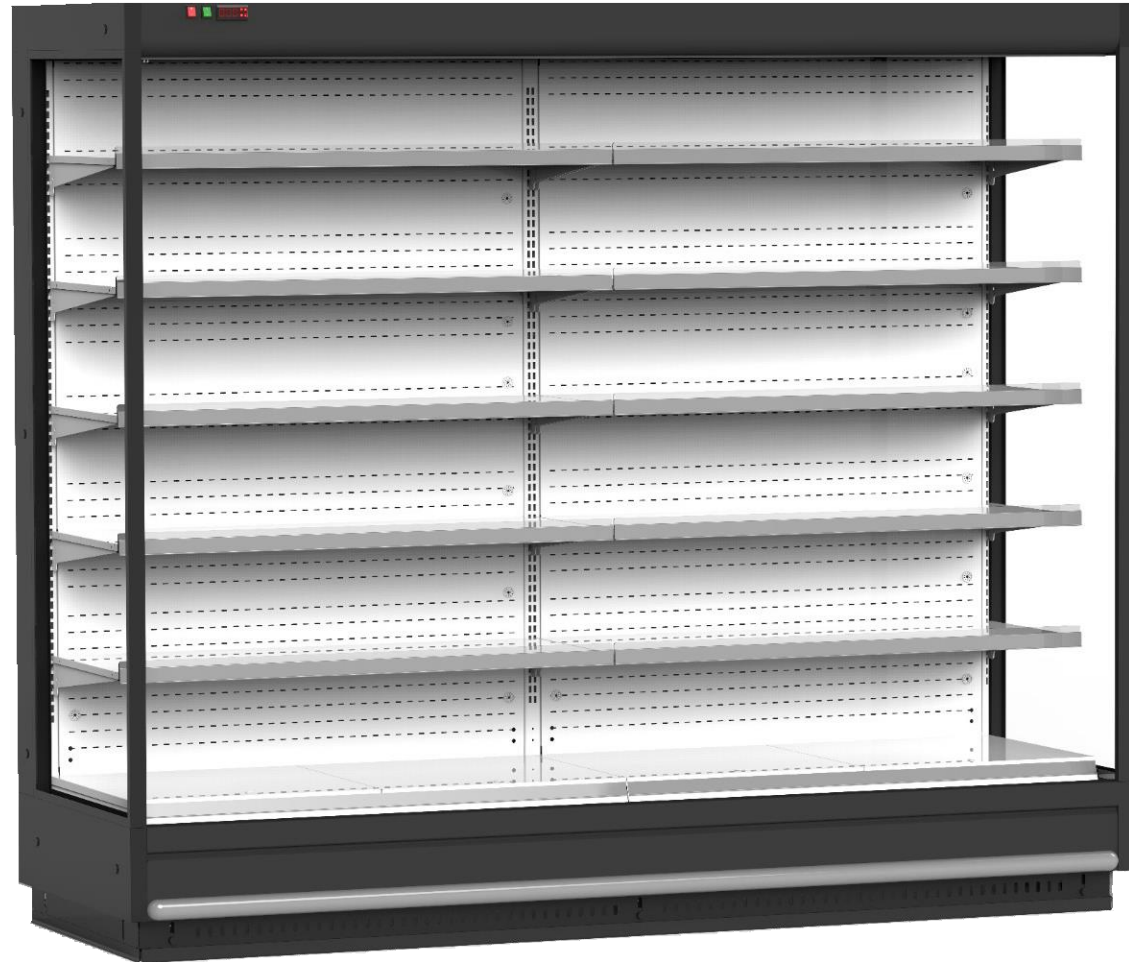

### Standard Features

- Choice of 3 cabinet depths
- Choice of 2 cabinet heights
- 3M1, 3M2, 3H1 temperature ranges
- 5 adjustable shelves + base
- Canopy LED illumination
- Top entry pipework
- Expansion valve
- Solenoid
- Digital controller
- Multiplexable
- Automatic defrost
- EPOS ticket strips
- Slow rise night blind
- Mirror end walls
- Optional glazed end walls