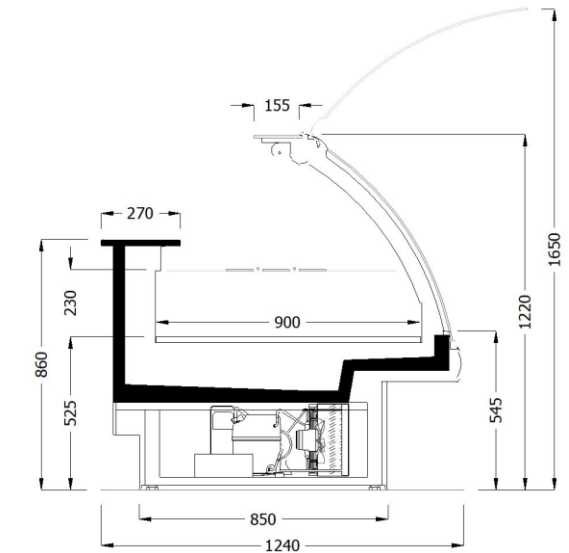

Painted RAL (9003/9005/9006)

Model	Exterior Dimensions	TDA	Energy Class	RAL9003	RAL9005	RAL9006	List Price
937 / 900 / CG	W937 x D1240 x H1220	0.84	TBC	630100	630111	630122	£2,762
1250 / 900 / CG	W1250 x D1240 x H1220	1.13	TBC	630101	630112	630123	£3,224
1875 / 900 / CG	W1875 x D1240 x H1220	1.69	TBC	630102	630113	630124	£4,503
2500 / 900 / CG	W2500 x D1240 x H1220	2.25	TBC	630103	630114	630125	£5,678
2812 / 900 / CG	W2812 x D1240 x H1220	2.53	TBC	630104	630115	630126	£6,296
3125 / 900 / CG	W3125 x D1240 x H1220	2.81	TBC	630105	630116	630127	£7,221
3750 / 900 / CG	W3750 x D1240 x H1220	3.38	TBC	630106	630117	630128	£7,893
90 Internal / 900 / CG	W1625 x D1625 x H1220			630107	630118	630129	£7,559
90 External / 900 / CG	W1480 x D1480 x H1220			630108	630119	630130	£7,831
End Wall – Left	W50 x D1240 x H1220			630110	630121	630132	£261
End Wall - Right	W50 x D1240 x H1220			630109	630120	630131	£261