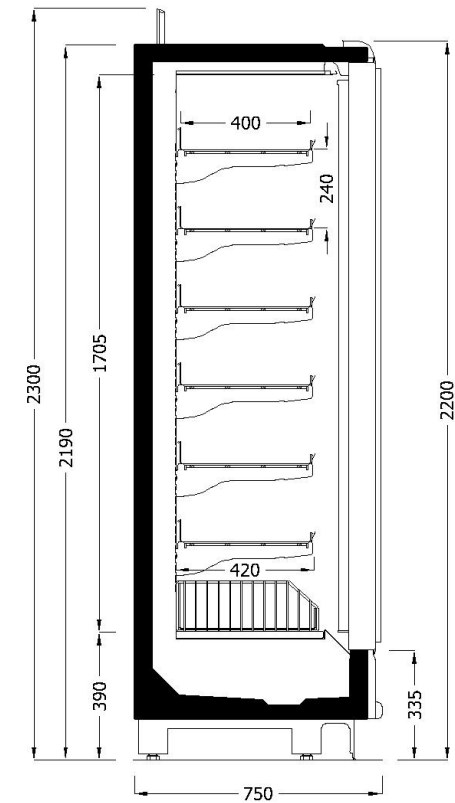

Berlin Frozen 74/220

Painted RAL (9003/9005/9006)

Model	Exterior Dimensions	TDA	Energy Class	RAL9003	RAL9005	RAL9006	List Price
2 Door	W1562 X D750 X H2200	2.66	F	720055	720061	720067	£4,629
3 Door	W2343 X D750 X H2200	4.00	F	720056	720062	720068	£6,545
4 Door	W3124 X D750 X H2200	5.33	F	720057	720063	720069	£8,486
5 Door	W3905 X D750 X H2200	6.66	F	720058	720064	720070	£10,326
End Wall - Left	W50 X D750 X H2200			720060	720066	720072	£313
End Wall - Right	W50 X D750 X H2200			720059	720065	720071	£313

All prices are LIST contact us for your discount

	Evap Temp	Watts Per Metre
3L1	-33C	700

All values in accordance with EN ISO 23953 at Climate Class 3: 25C and 60%RH